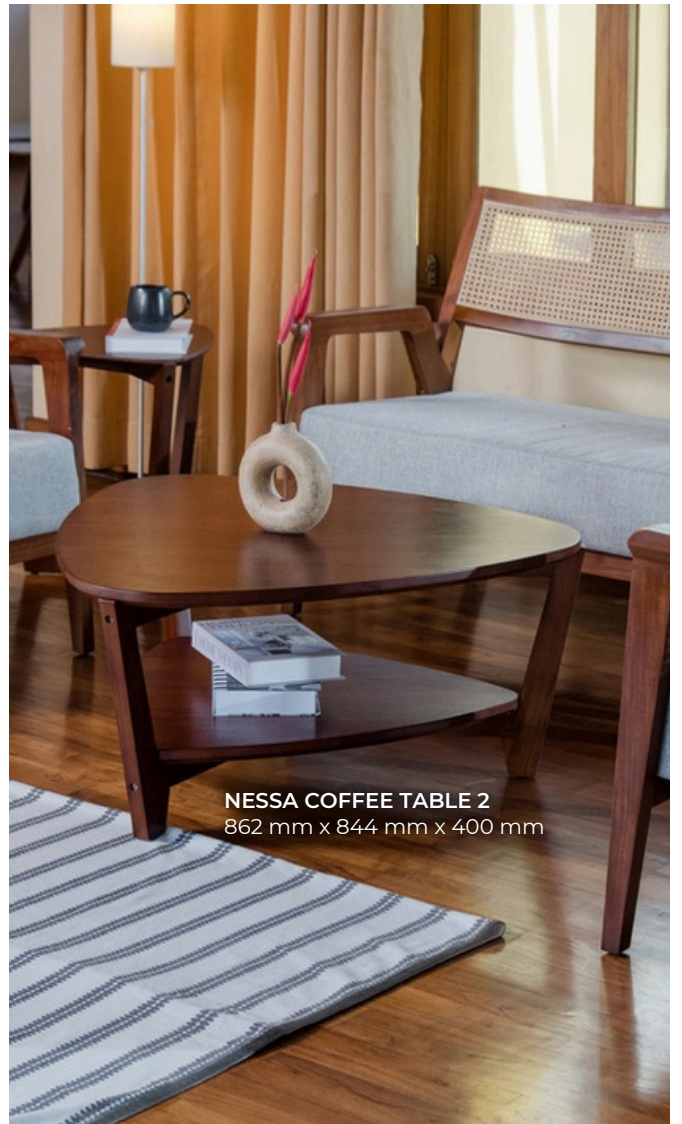

NESSA COFFEE TABLE 2
862 mm x 844 mm x 400 mm