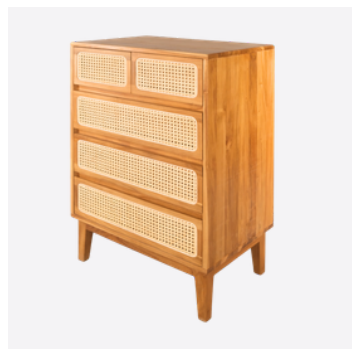

LARISA CHEST OF 5 DRAWERS
650 mm x 420 mm x 1000 mm